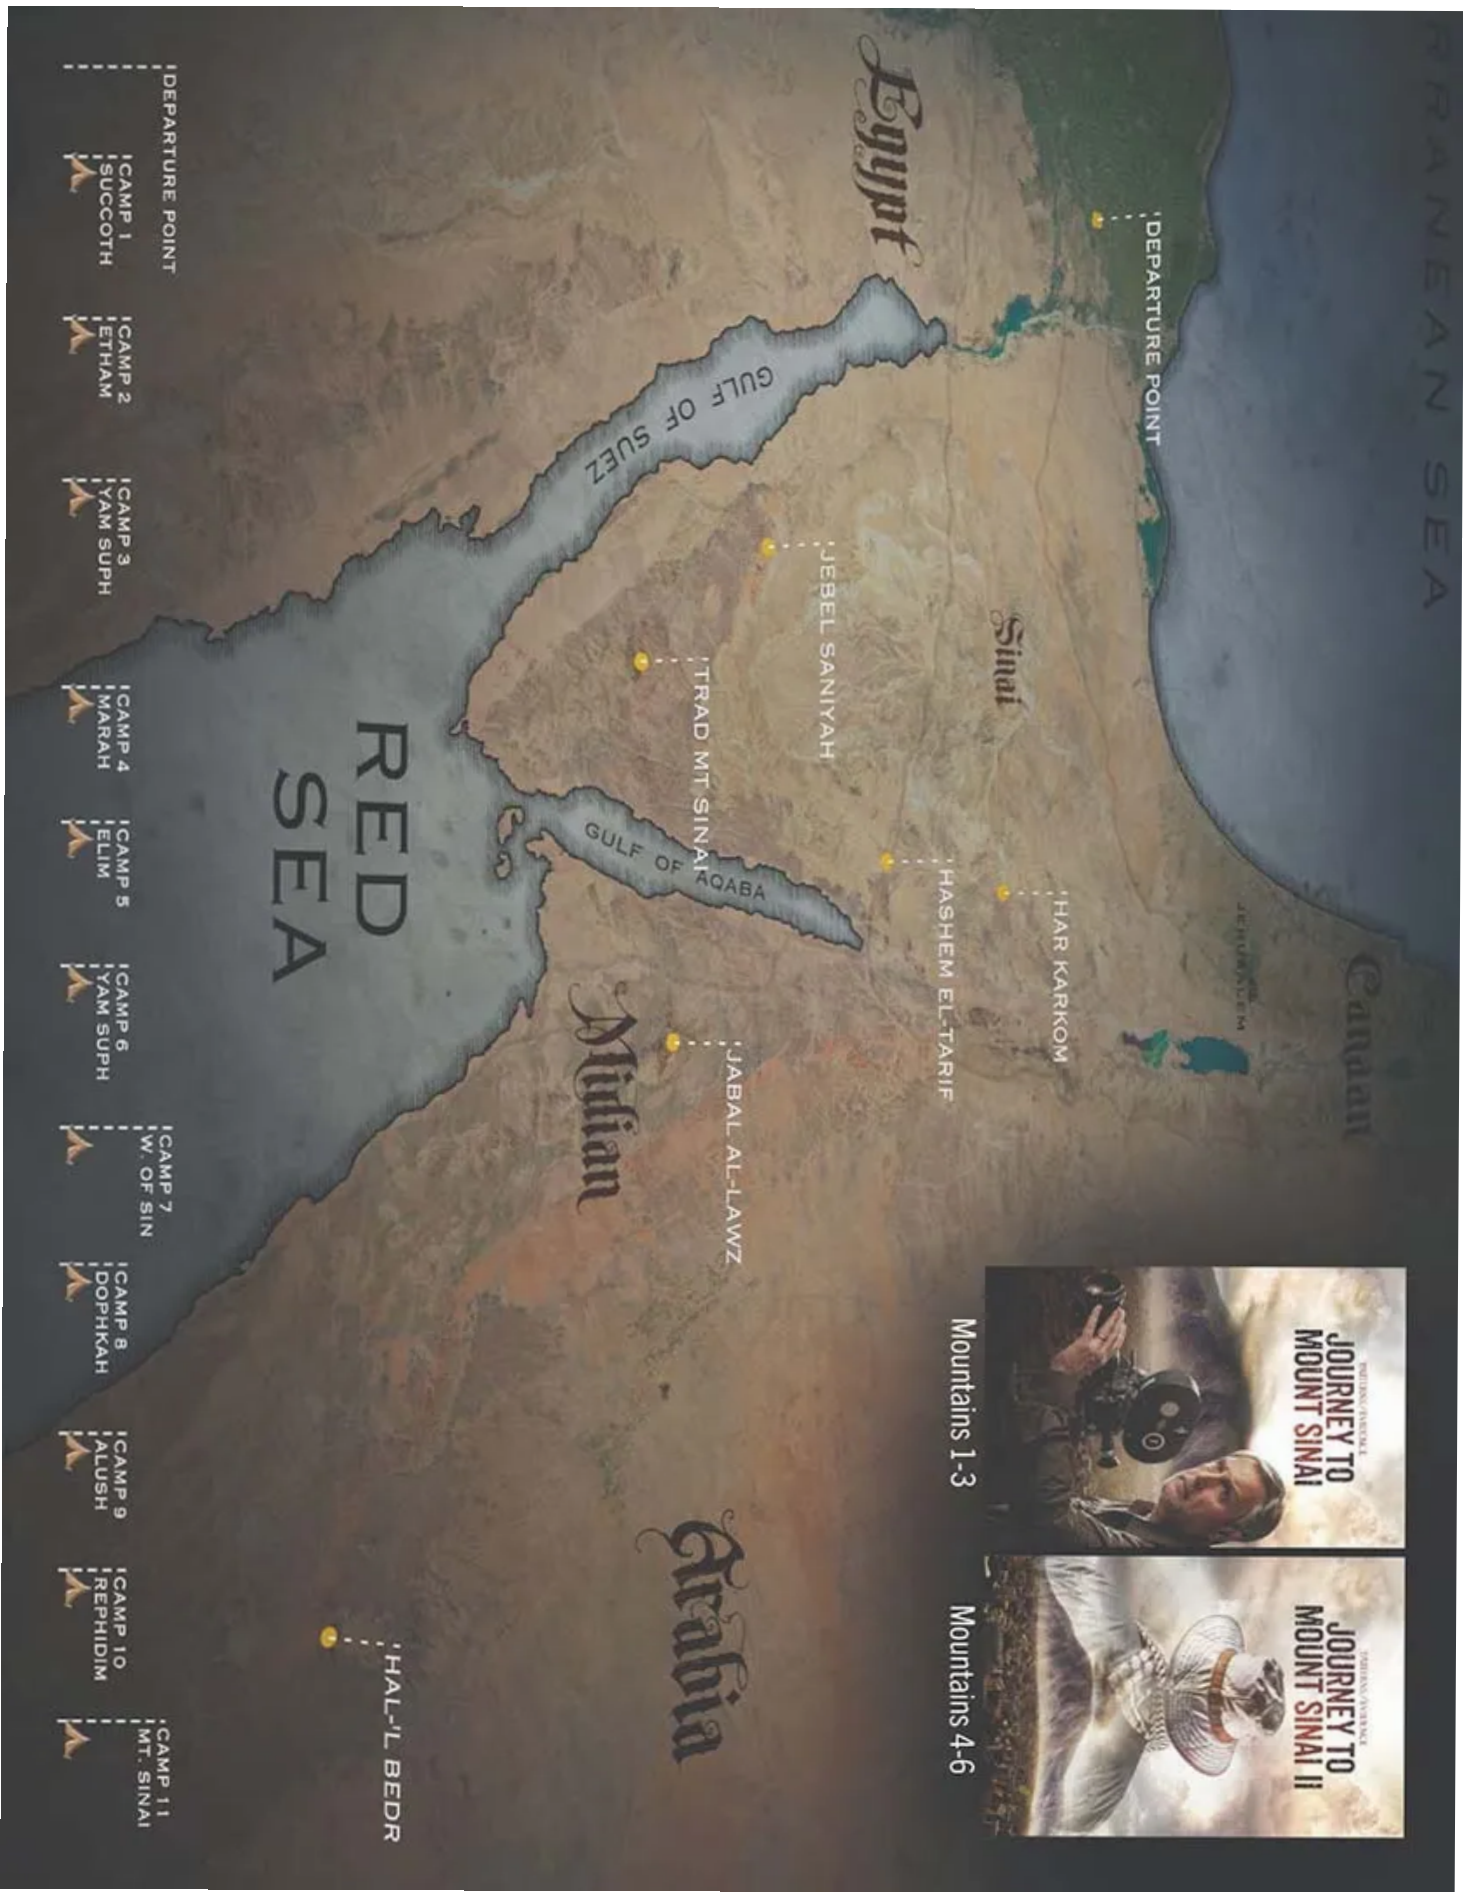

MEDITERRANEAN SEA

Canada

JERUSALEM

THE GREAT ESCAPE
JOURNEY TO
MOUNT SINAI I

Mountains 1-3

THE GREAT ESCAPE
JOURNEY TO
MOUNT SINAI II

Mountains 4-6

Egypt

Sinai

Arabia

RED SEA

DEPARTURE POINT

JEBEL SANIYAH

TRAD MT SINAI

HASHEM EL-TARIF

HAR KARKOM

JABAL AL-LAWZ

HAL-L BEDR

DEPARTURE POINT

CAMP 1
SUCCOTH

CAMP 2
ETHAM

CAMP 3
YAM SUPH

CAMP 4
MARA

CAMP 5
ELIM

CAMP 6
YAM SUPH

CAMP 7
W. OF SIN

CAMP 8
DOPHKAH

CAMP 9
ALUSH

CAMP 10
REPHIDIM

CAMP 11
MT. SINAI